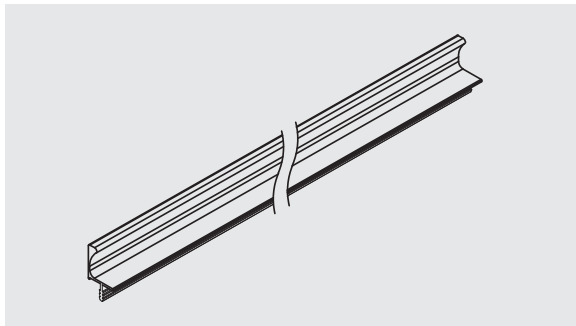

**PURE HANDLESS  
SYSTEM**

**MEATON**

## Product Introduction

This profile is used for hanging cabinets.

It is made of high-quality aluminum and available in 3000 and 4100mm lengths.

There are five colors: white, black, brushed steel, aluminum and bright gold.