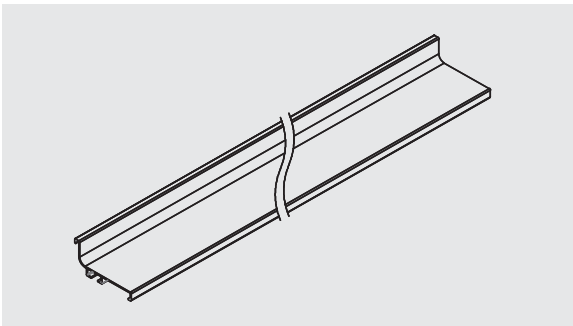

Product Introduction

The profile mounted directly under the worktop.

It is made of high-quality aluminum and available in 3000 and 4100mm lengths.

There are five colors: white, black, brushed steel, aluminum and bright gold.

information