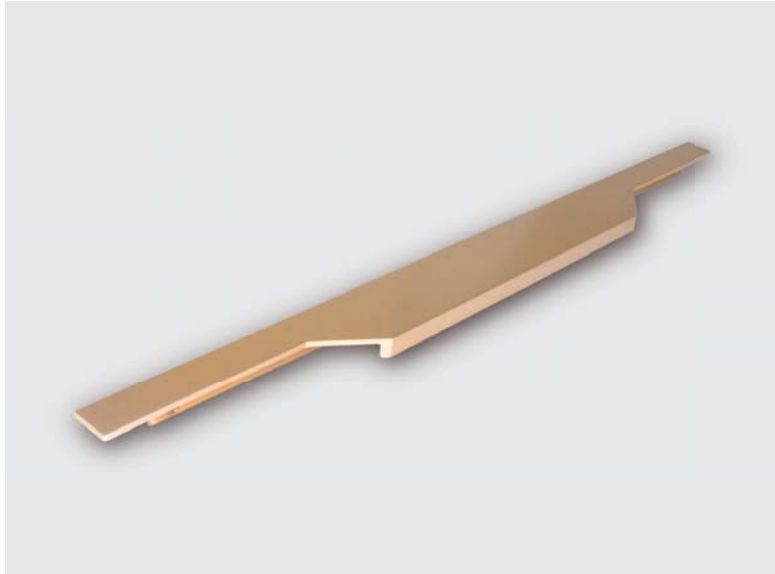

HANDLE

RD1024/ RD1014/ RD1029

Aluminum handle series

RD1024

Technical specifications:

Material: Aluminum

Size: 450