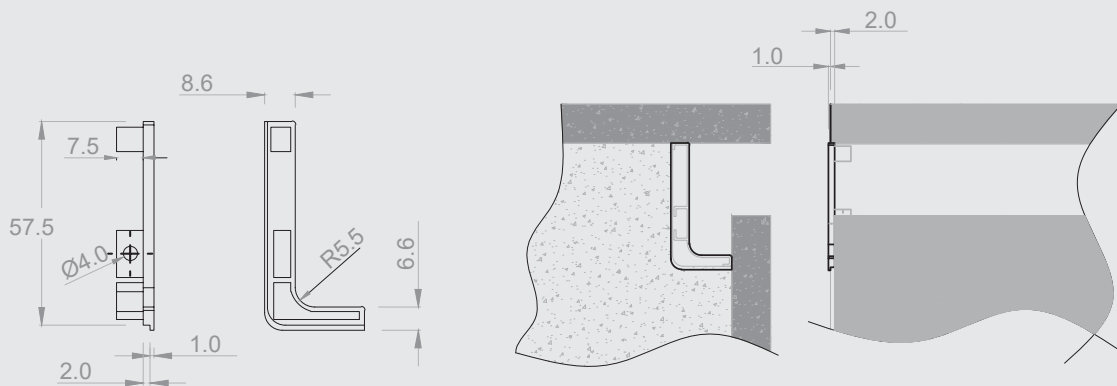

information