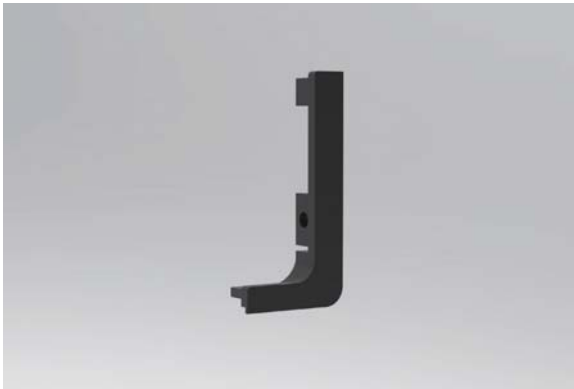

BRACKET FOR HORIZONTAL PROFILES

RD3001-L/R