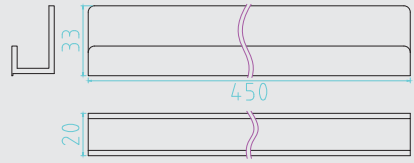

### RD1020

Technical specifications:

Material: Aluminum

Size: 450