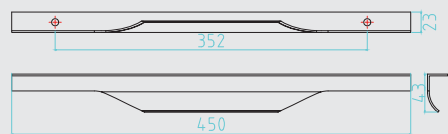

RD1017

Technical specifications:

Material: Aluminum

Size: 450