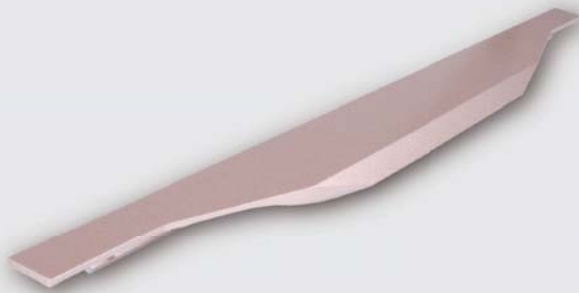

RD1023

Technical specifications:

Material: Aluminum

Size: 450