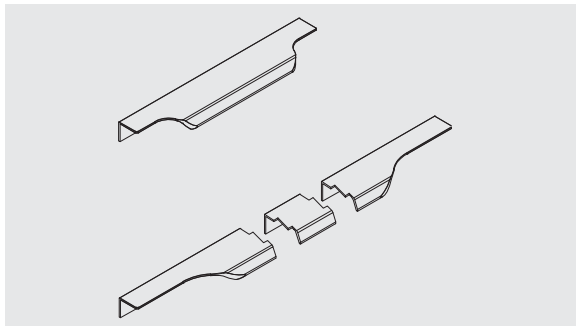

Product Introduction

This handle features rhombus design, exquisite and fashionable, and is very easy to grip.

Its edges have been manually polished and are very smooth.

There are five colors: white, black, brushed steel, aluminum and bright gold.

information