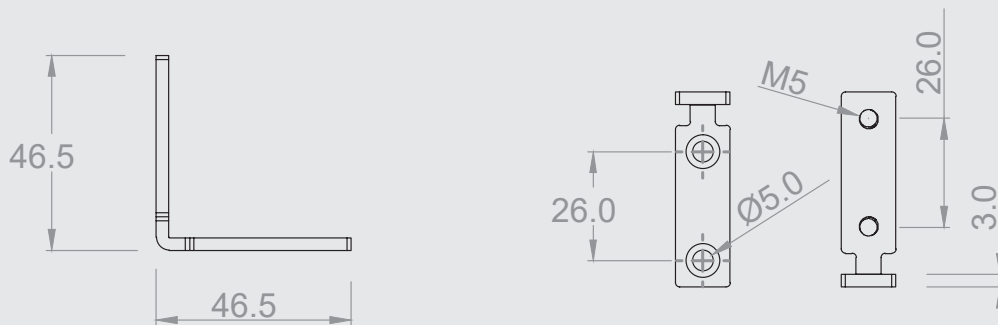

information