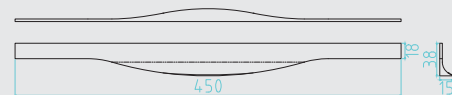

RD1014

Technical specifications:

Material: Aluminum

Size: 450