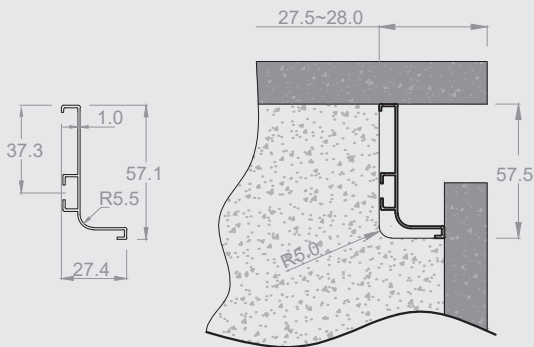

L	3000	4100
Aluminum		
Brushed steel		
White		
Black matt		
Bright gold		
Material	Aluminum	
Package	10