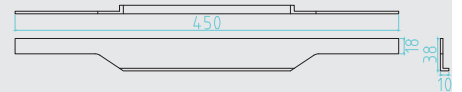

RD1024

Technical specifications:

Material: Aluminum

Size: 450