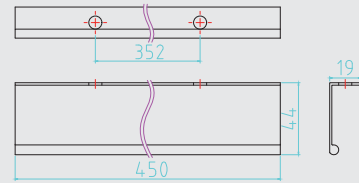

### RD1011

Technical specifications:

Material: Aluminum

Size: 450