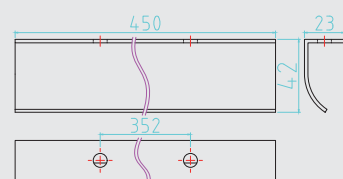

RD1022

Technical specifications:

Material: Aluminum

Size: 450