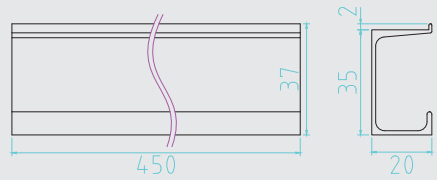

RD1023

Technical specifications:

Material: Aluminum

Size: 450