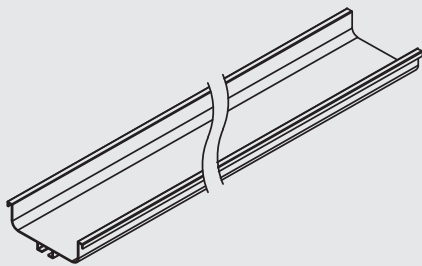

## Product Introduction

The profile mounted directly under the worktop.

It is made of high-quality aluminum and available in 3000 and 4100mm lengths.

There are five colors: white, black, brushed steel, aluminum and bright gold.

## Product Introduction

The profile is perfect for use between two drawers, giving us the possibility to open the drawers from the top and from the bottom.

It is made of high-quality aluminum and available in 3000 and 4100mm lengths.