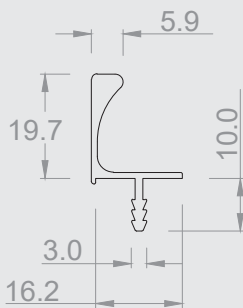

L	3000	4100
Aluminum		
Brushed steel		
White		
Black matt		
Bright gold		
Material	Aluminum	
Package	10	

F
Handle Series