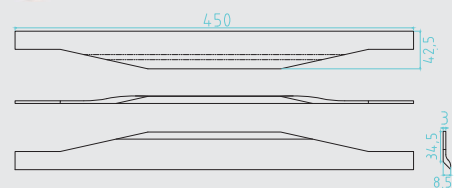

Handle Series