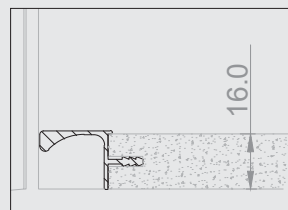

L	3000	4100
Aluminum		
Brushed steel		
White		
Black matt		
Bright gold		
Material	Aluminum	
Package	10	

F
Handle Series