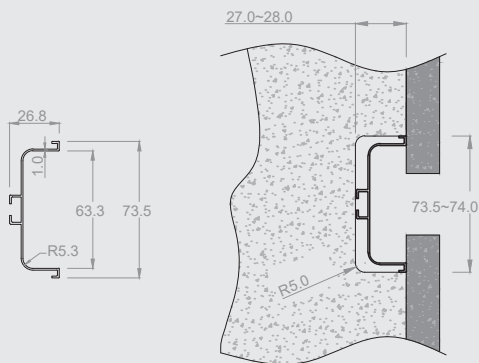

L	3000	4100
Aluminum		
Brushed steel		
White		
Black matt		
Bright gold		
Material	Aluminum	
Package	10	

F
Handle Series